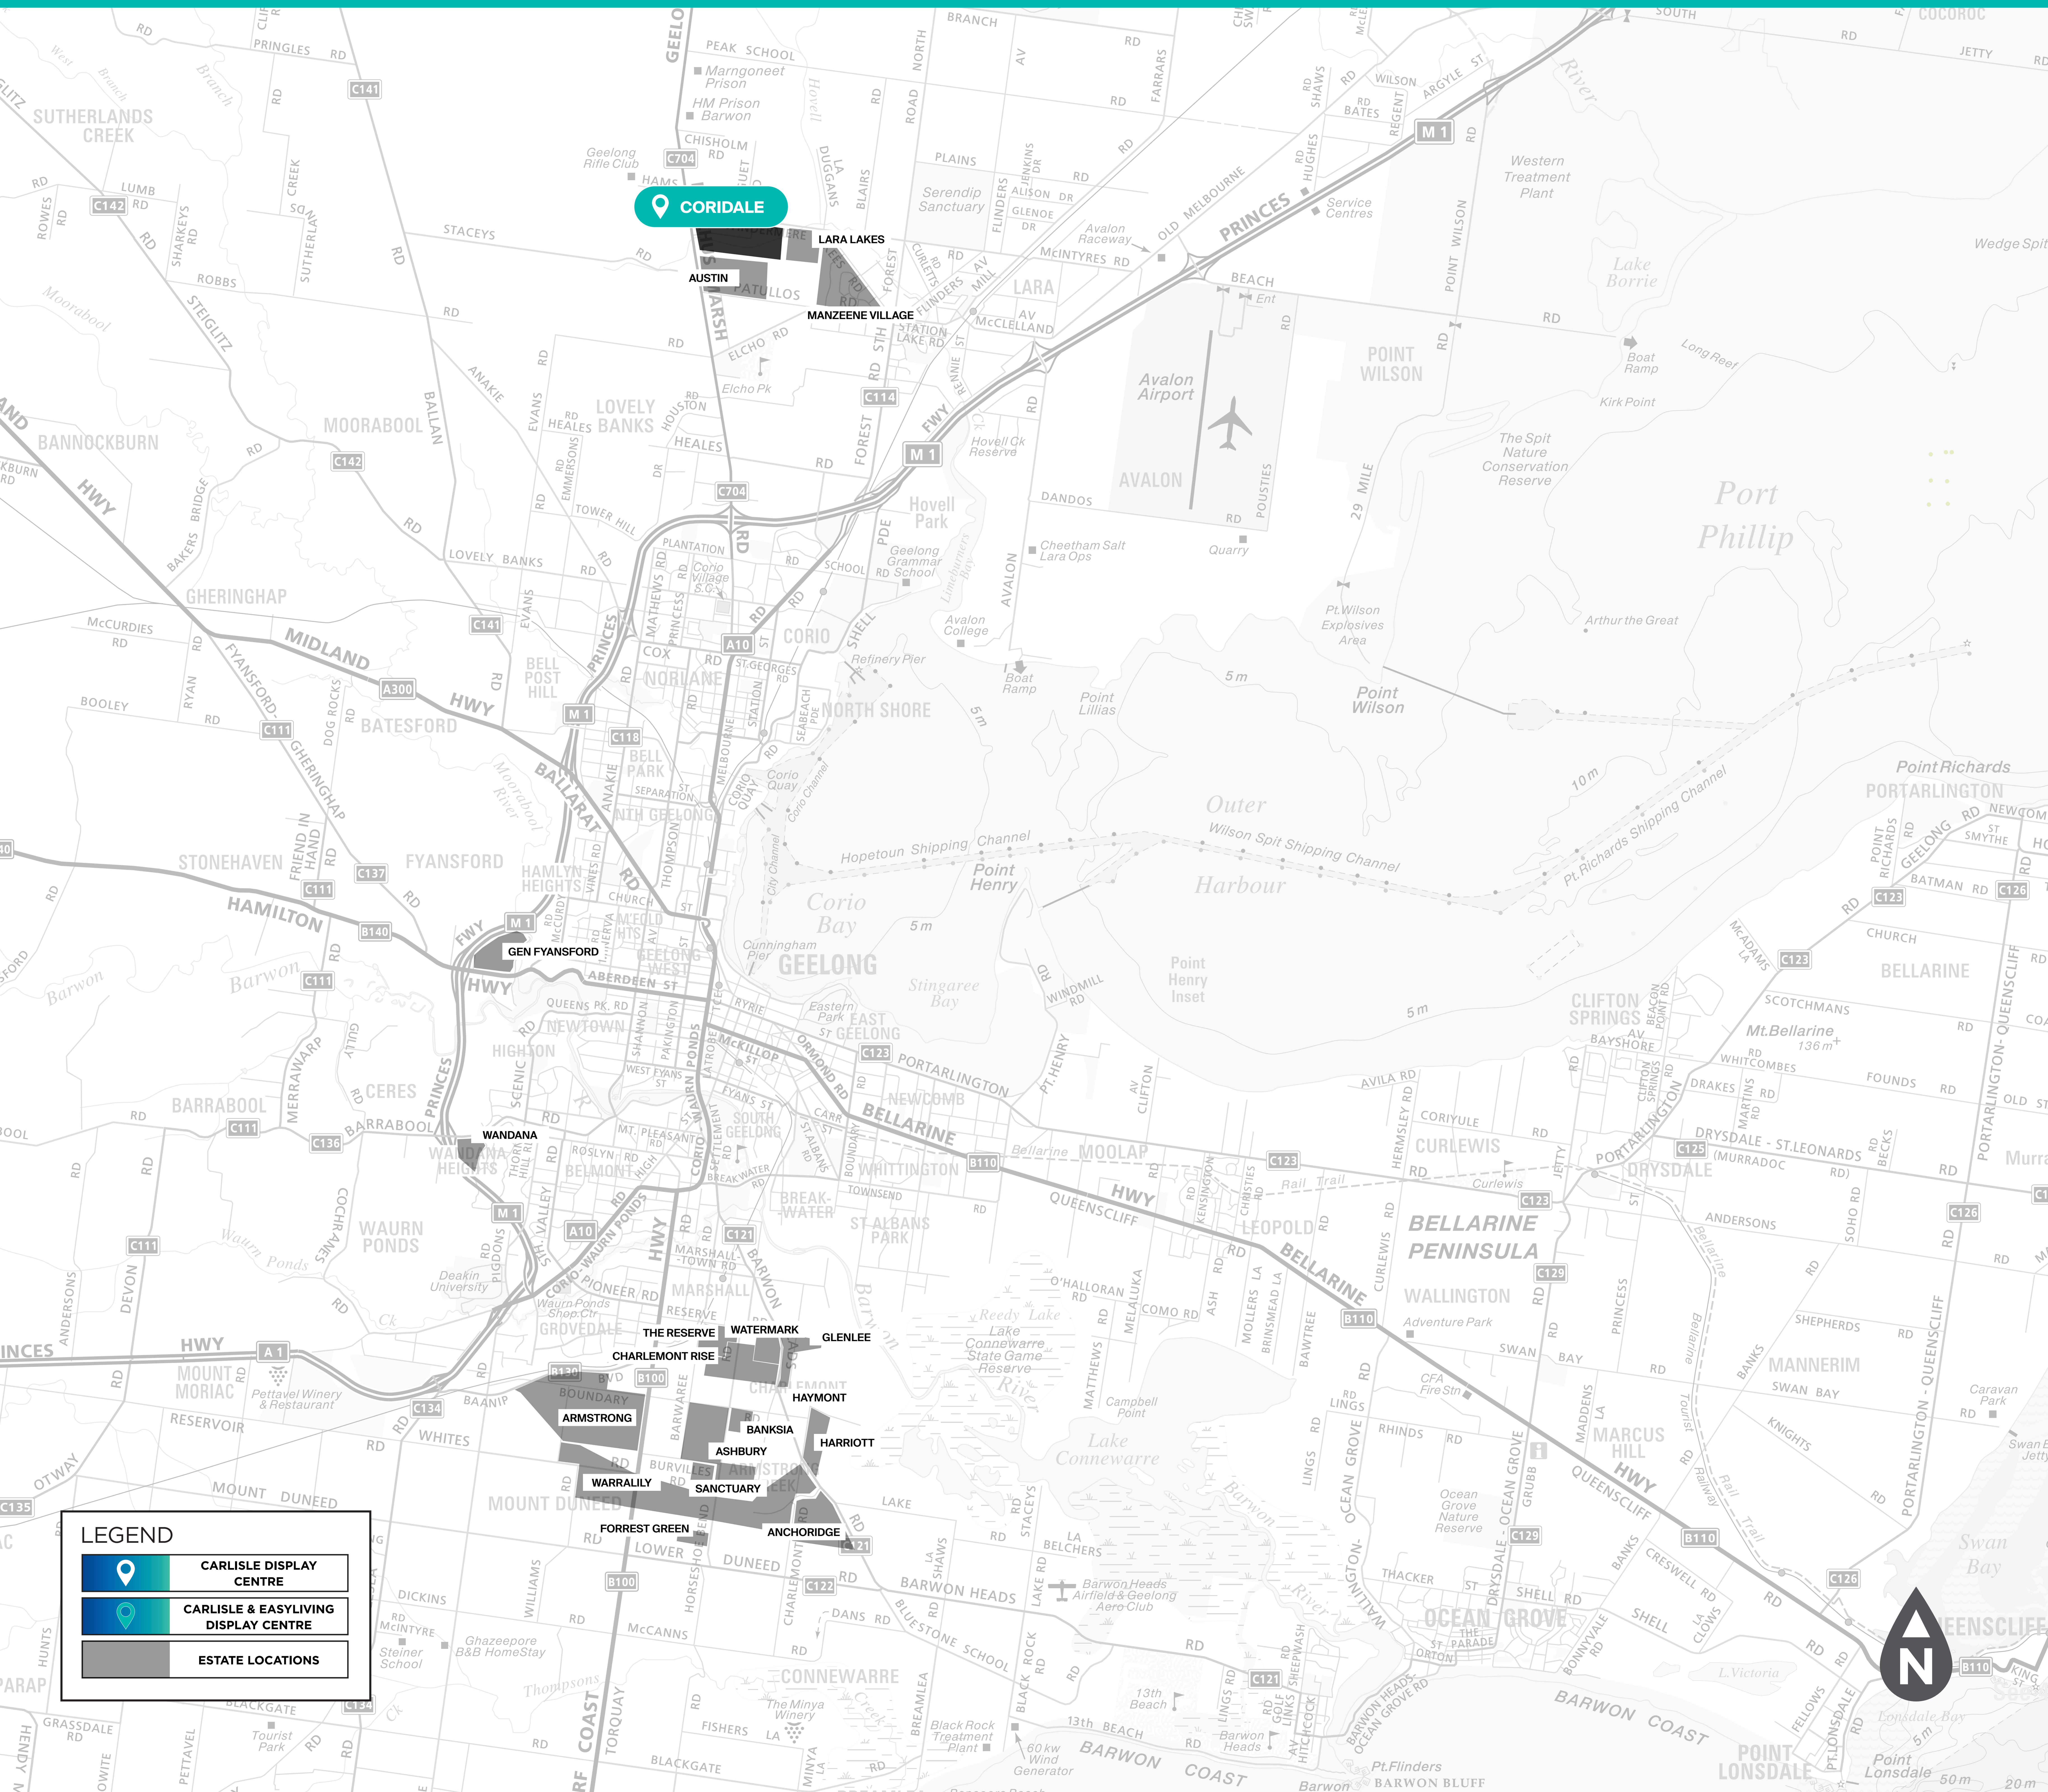

# ESTATE GUIDE GEELONG

 CORIDALE

**LEGEND**

-  CARLISLE DISPLAY CENTRE
-  CARLISLE & EASYLIVING DISPLAY CENTRE
-  ESTATE LOCATIONS