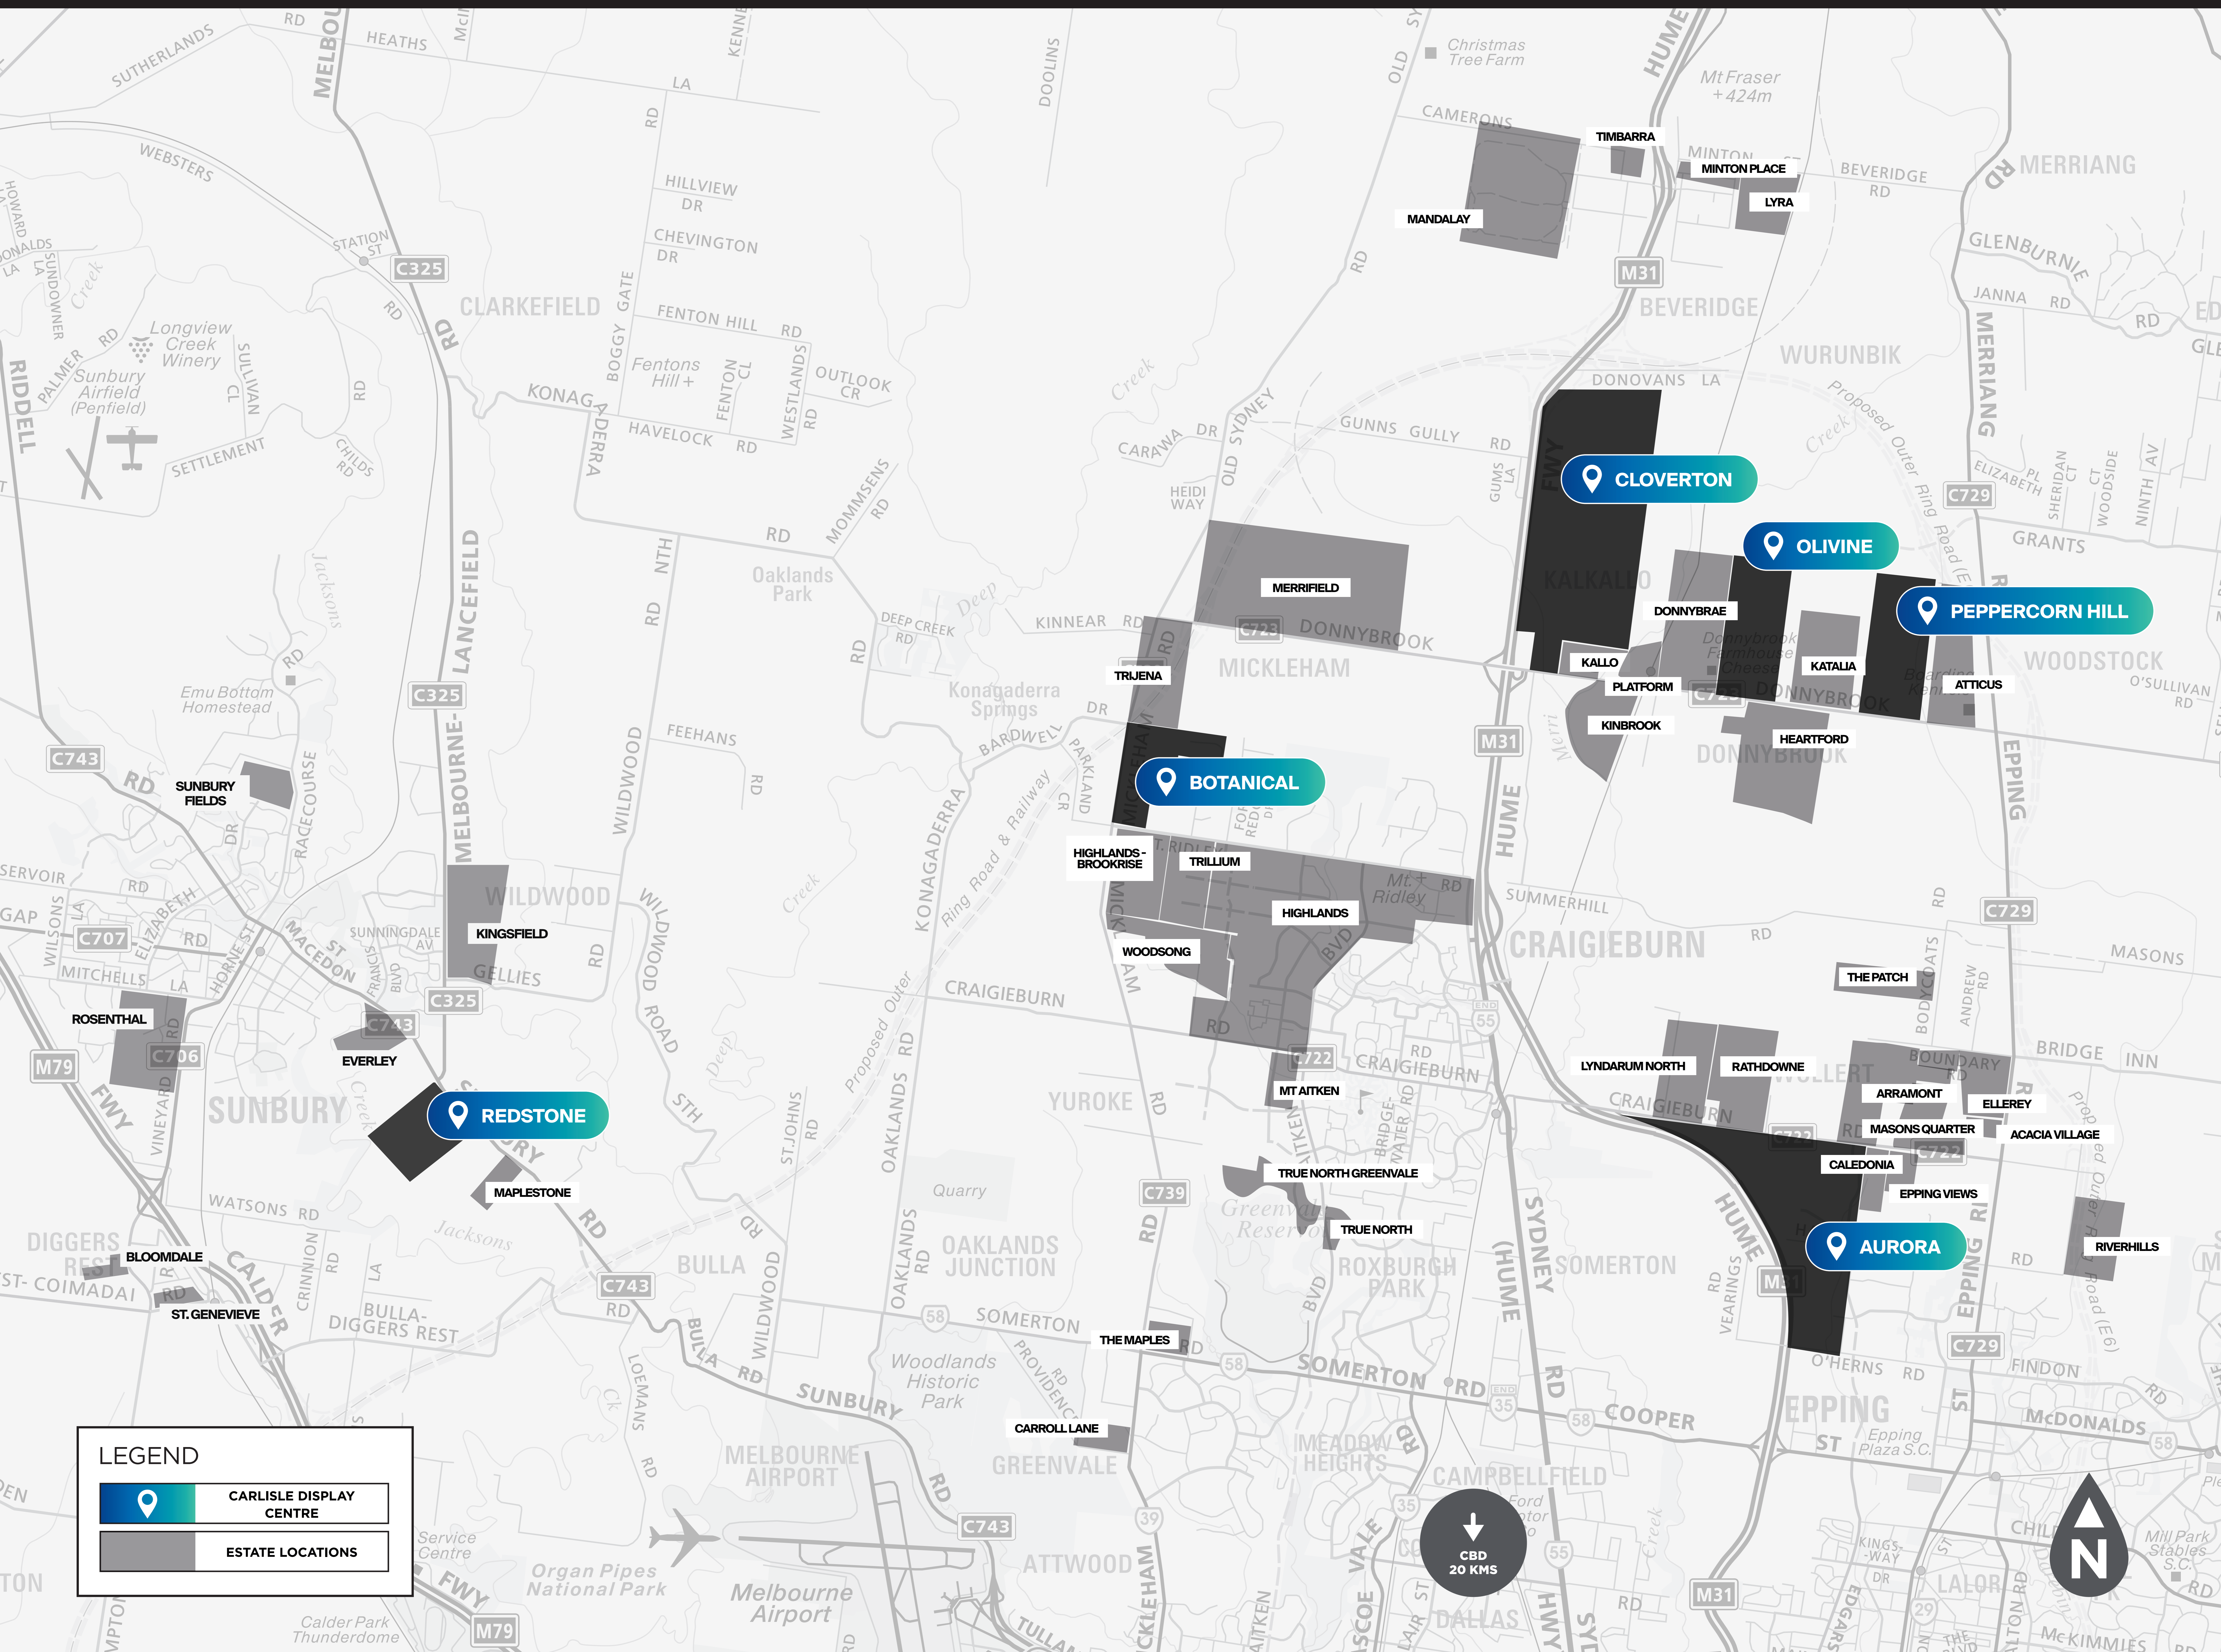

# ESTATE GUIDE NORTH

**LEGEND**

-  CARLISLE DISPLAY CENTRE
-  ESTATE LOCATIONS

↓  
CBD  
20 KMS