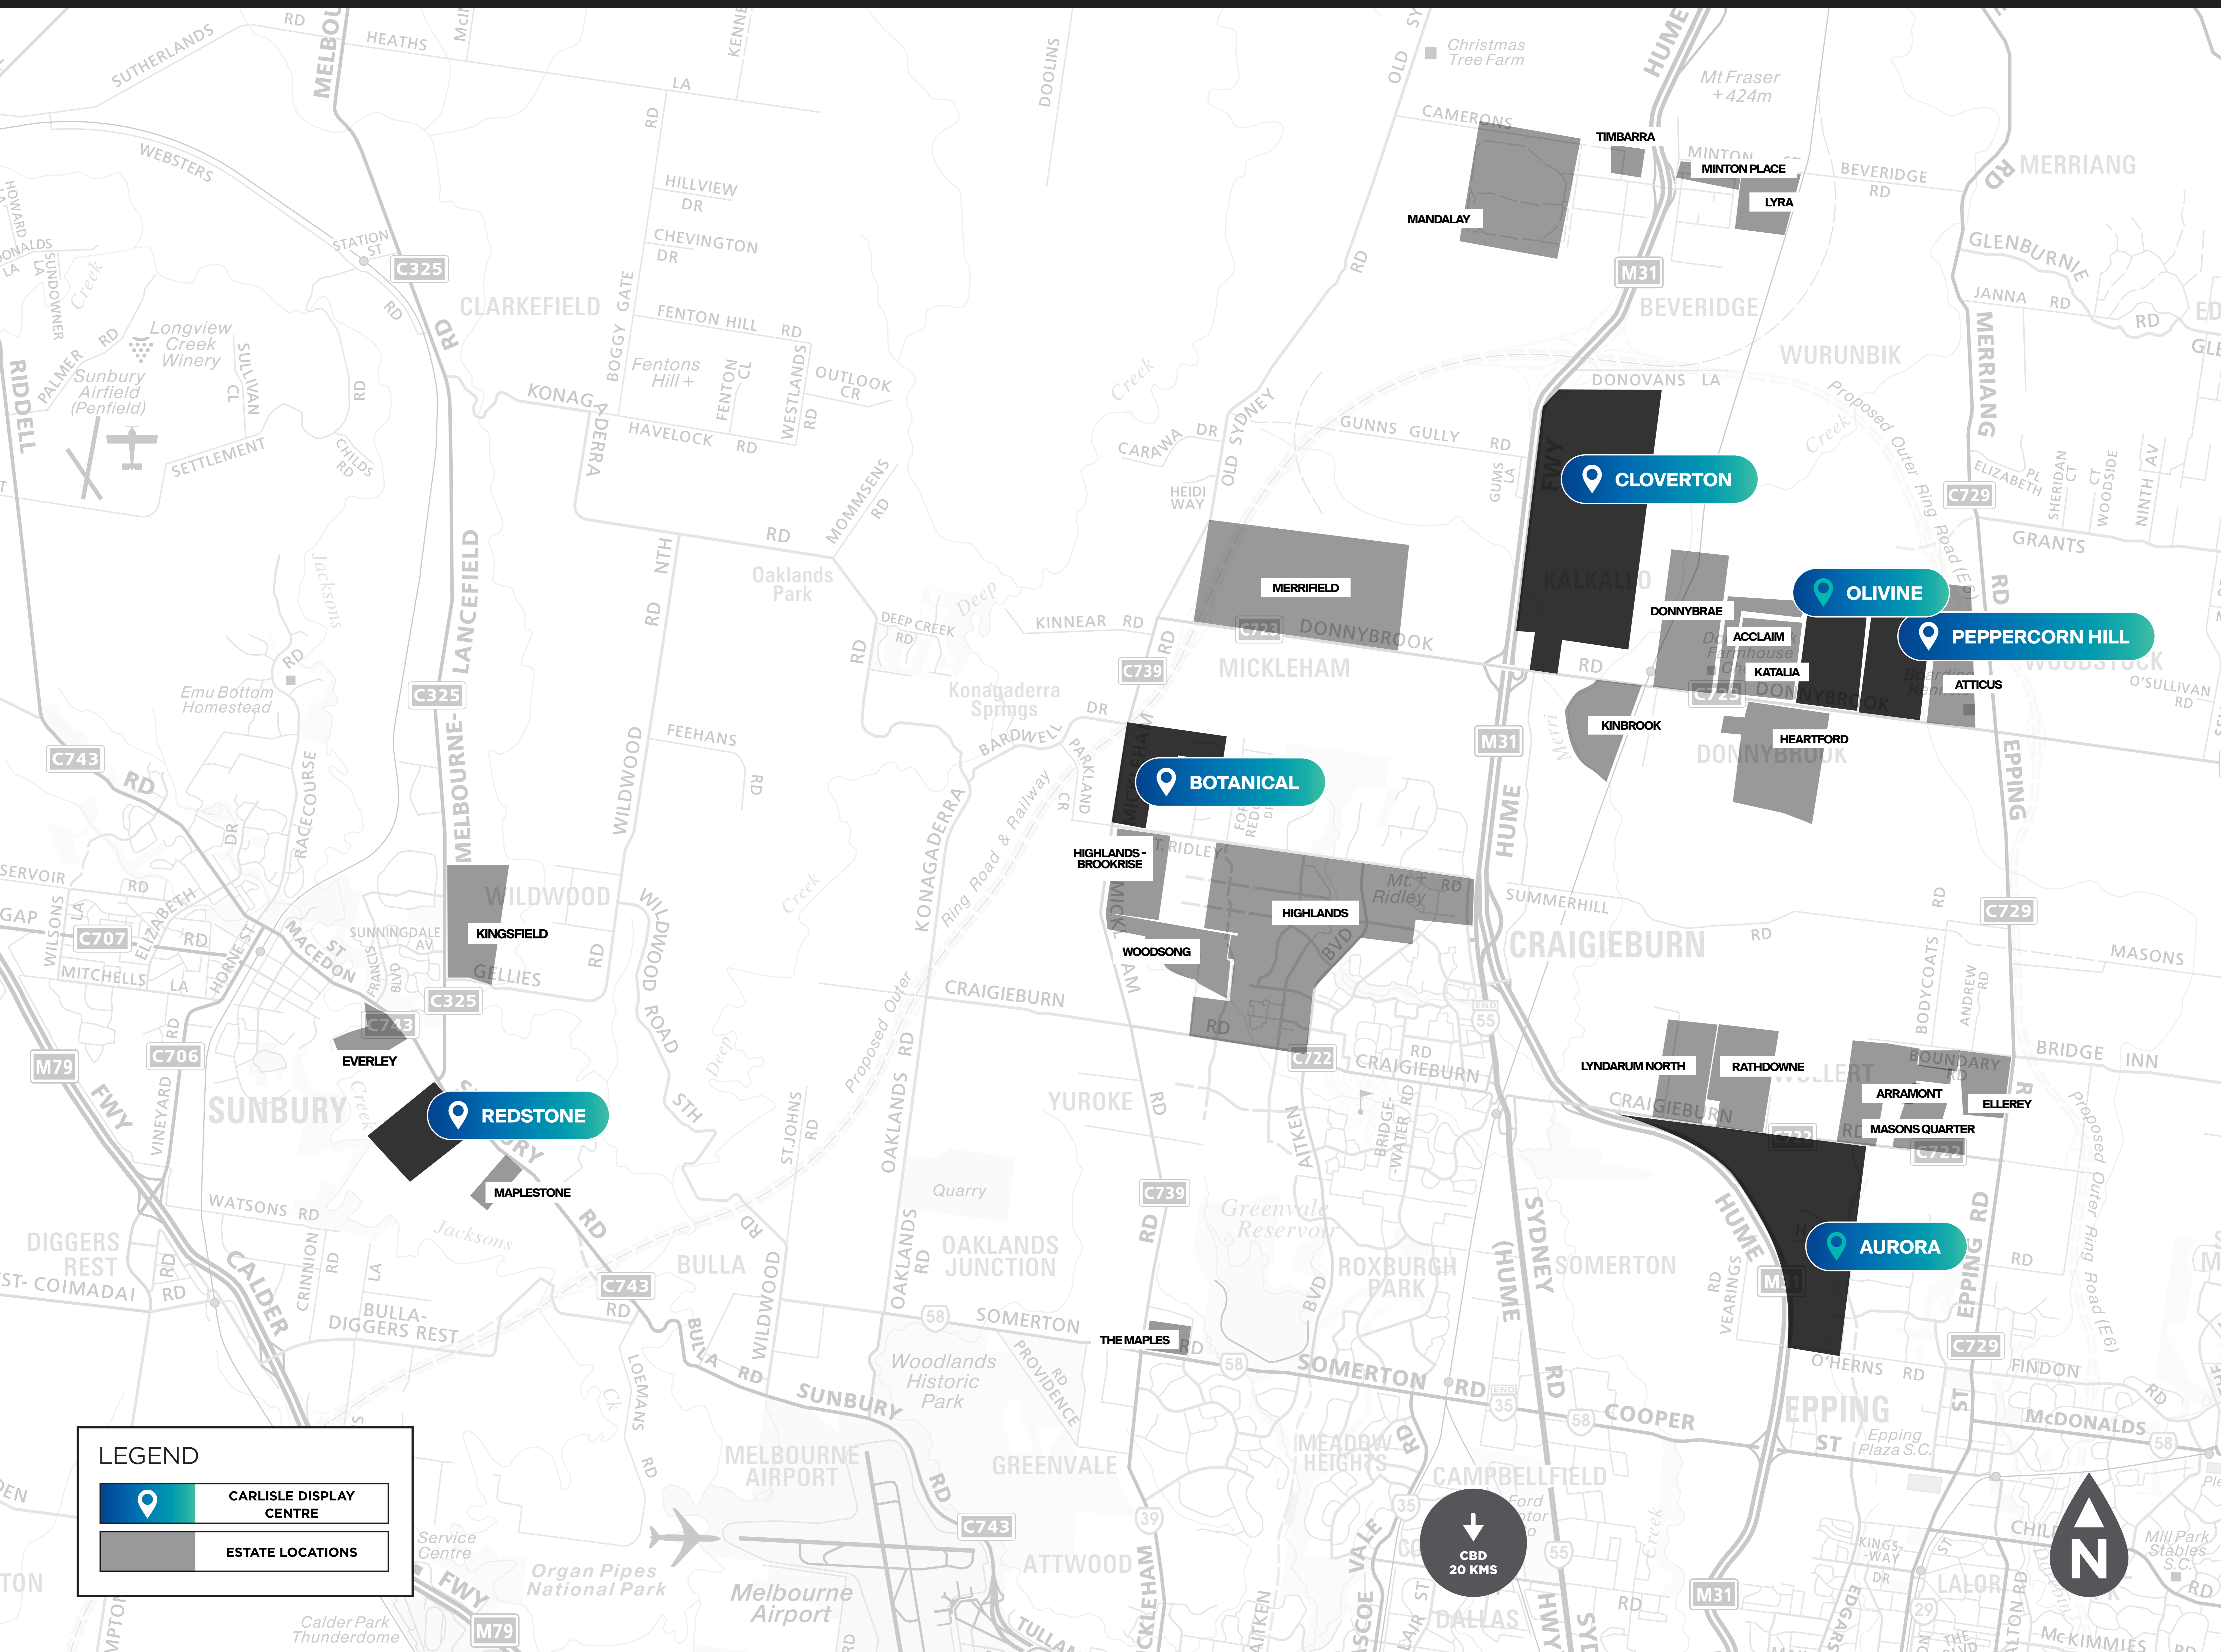

ESTATE GUIDE NORTH

LEGEND

-  CARLISLE DISPLAY CENTRE
-  ESTATE LOCATIONS