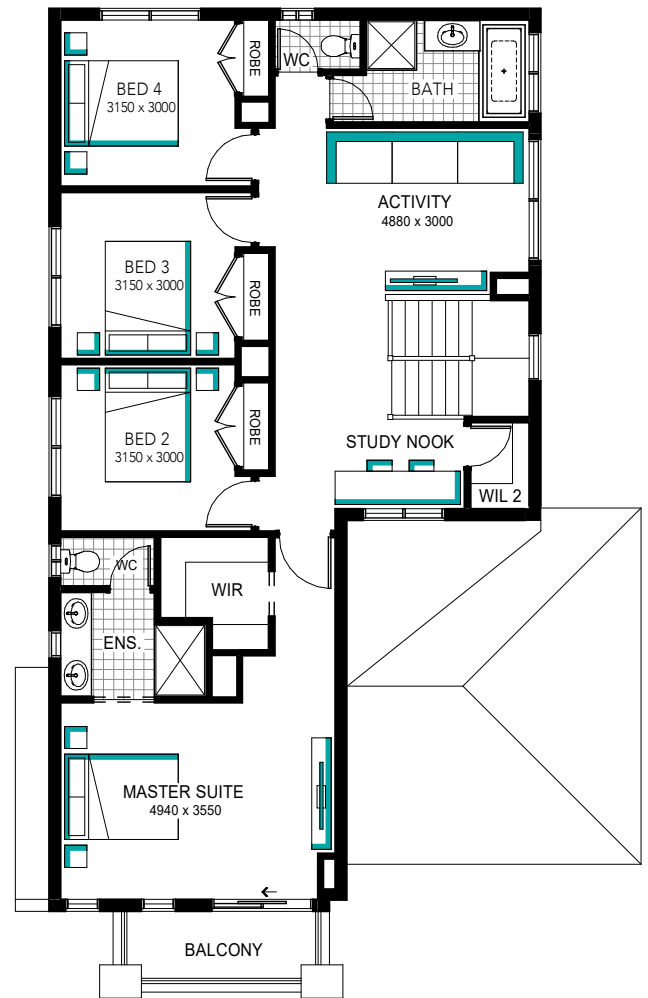

Display for Sale

CARLISLE

Highview 31

$950,000 - $1,020,000

For more information contact Kosta on 0423 457 989