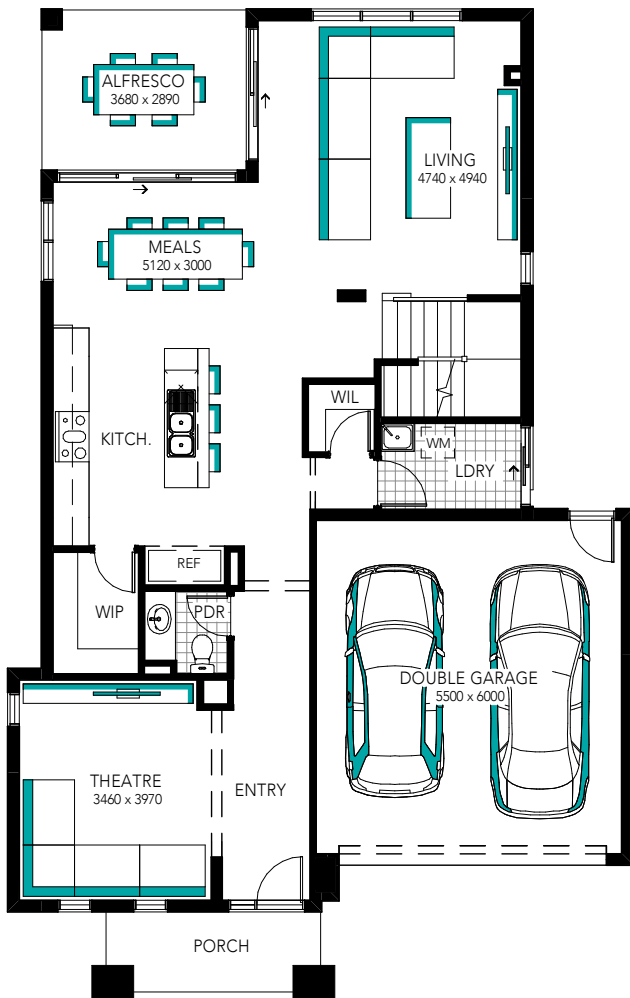

Display for Sale

CARLISLE

Highview 31

$950,000 - $1,020,000

For more information contact Kosta on 0423 457 989