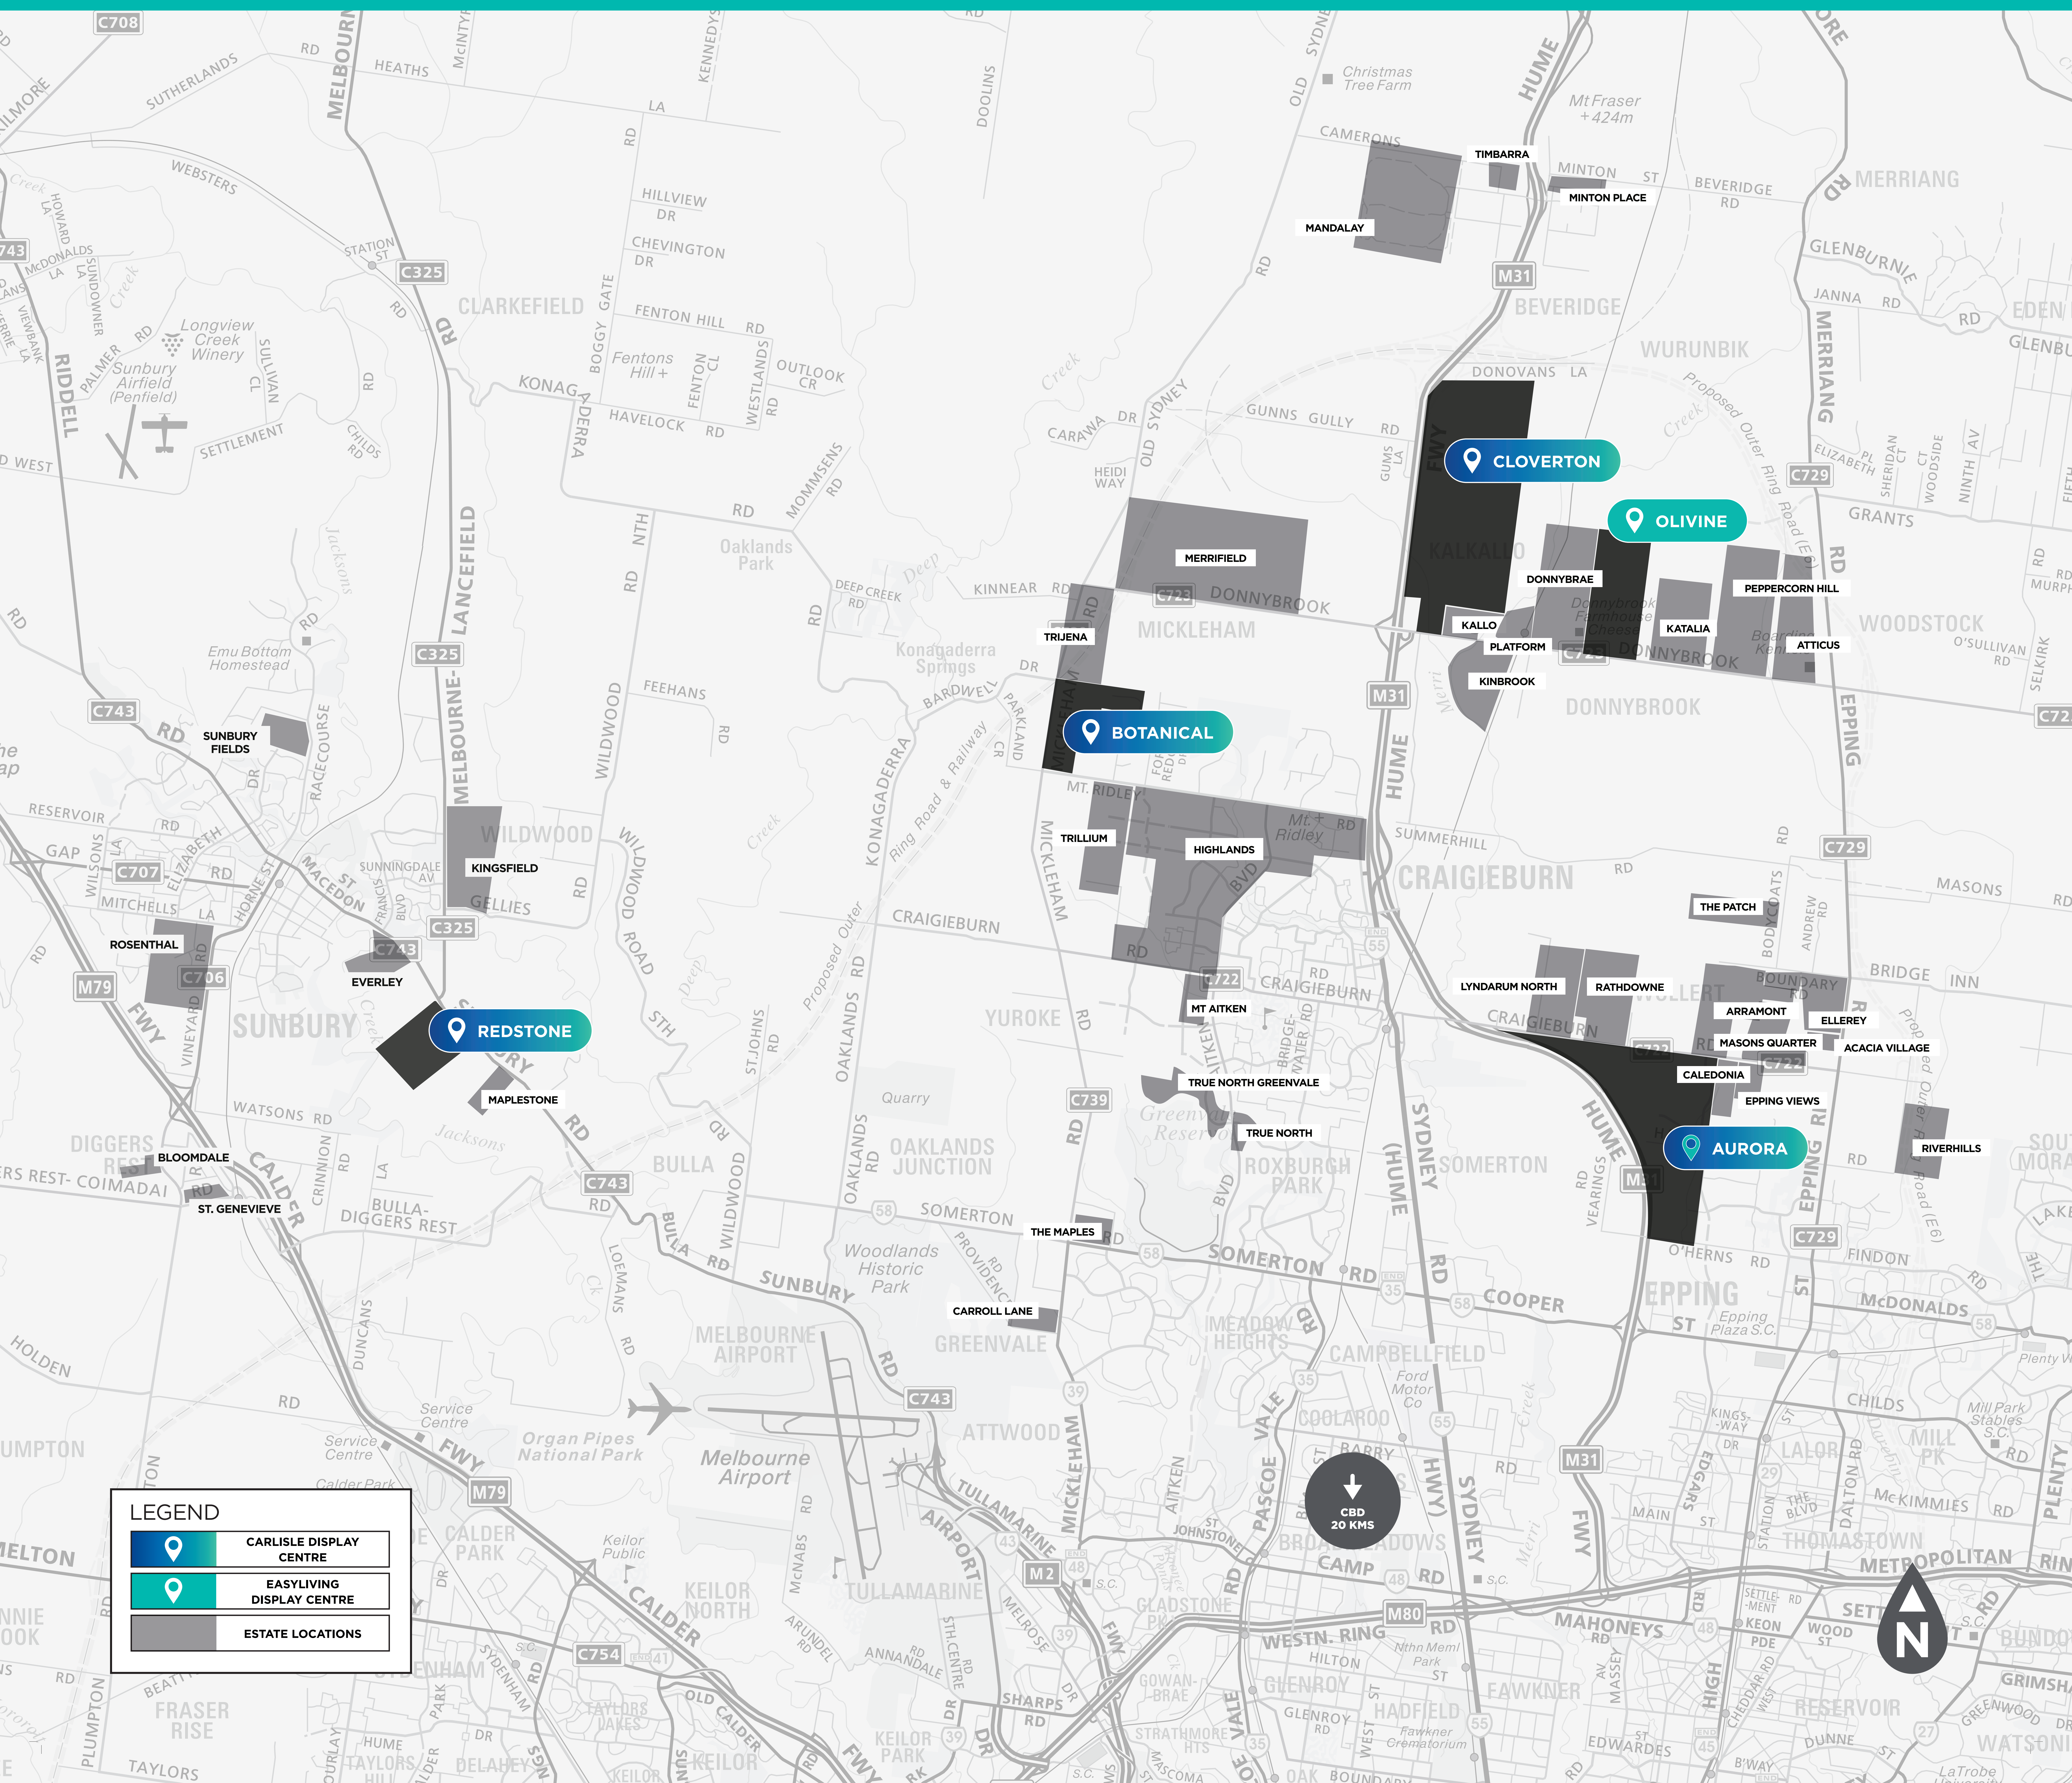

# ESTATE GUIDE NORTH

**LEGEND**

	CARLISLE DISPLAY CENTRE
	EASYLIVING DISPLAY CENTRE
	ESTATE LOCATIONS

↓  
CBD  
20 KMS