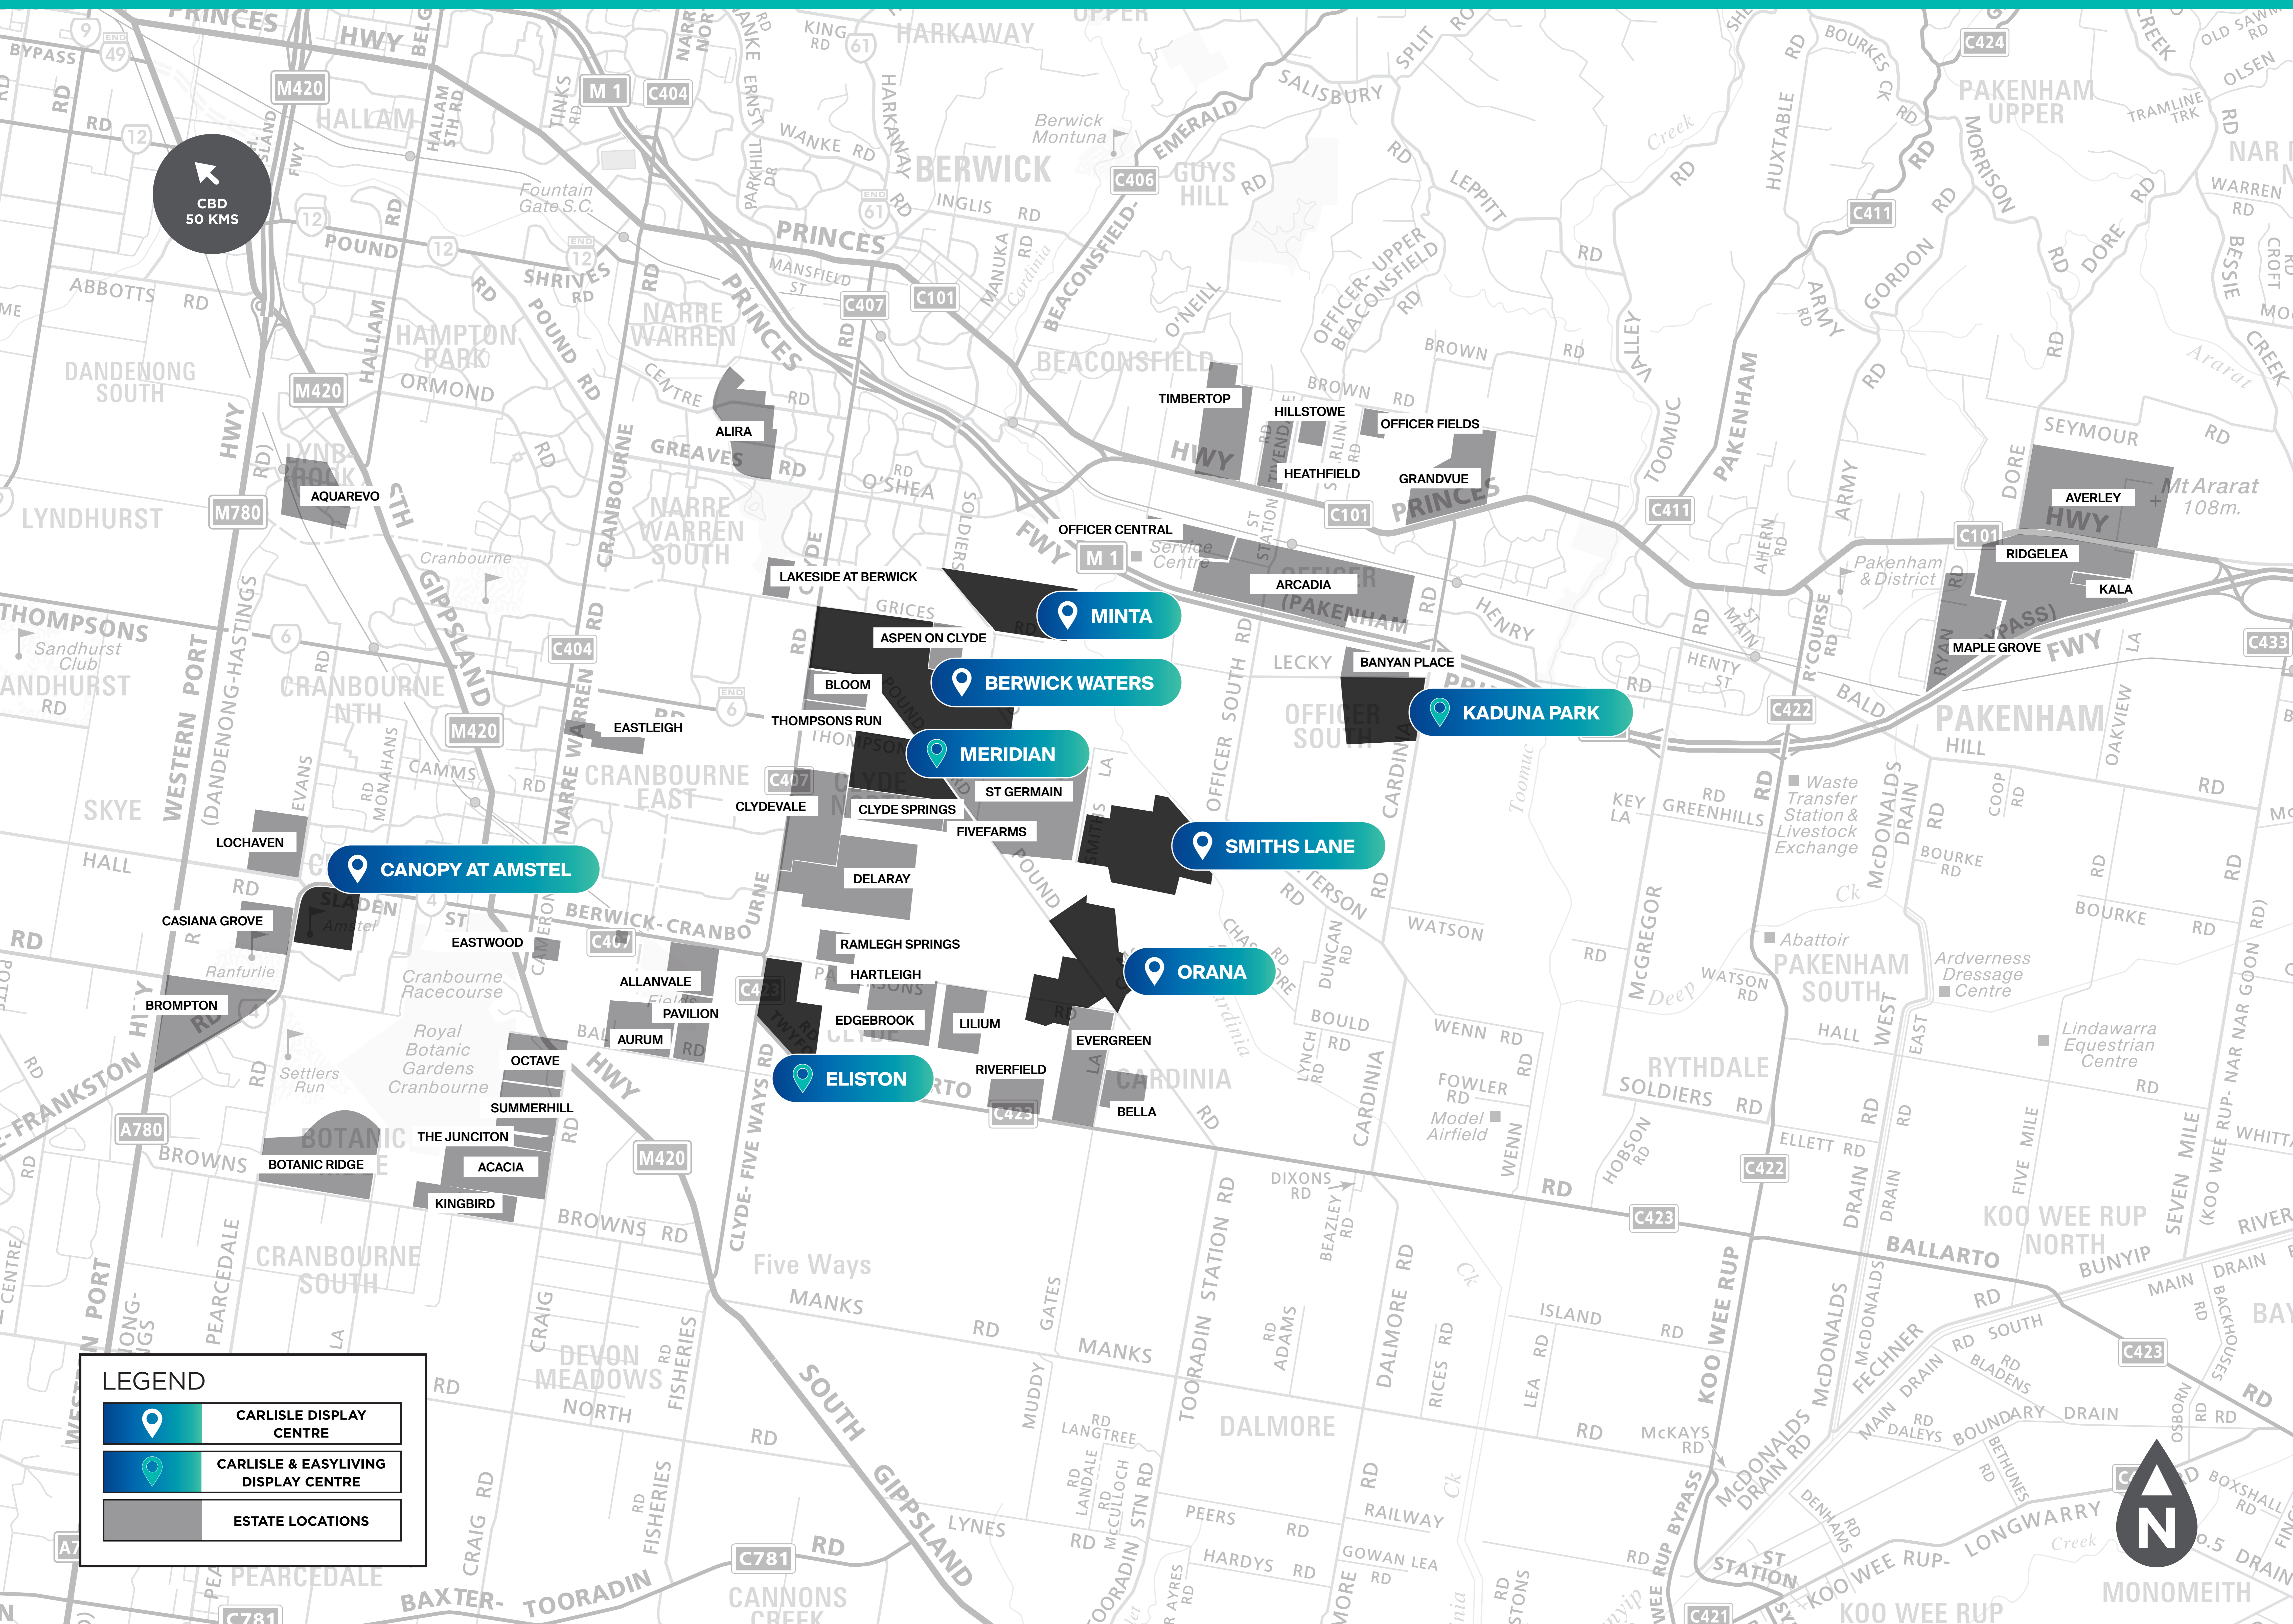

# ESTATE GUIDE SOUTH EAST

CBD  
50 KMS

CANOPY AT AMSTEL

MINTA

BERWICK WATERS

KADUNA PARK

MERIDIAN

SMITHS LANE

ORANA

ELISTON

**LEGEND**

- CARLISLE DISPLAY CENTRE
- CARLISLE & EASYLIVING DISPLAY CENTRE
- ESTATE LOCATIONS