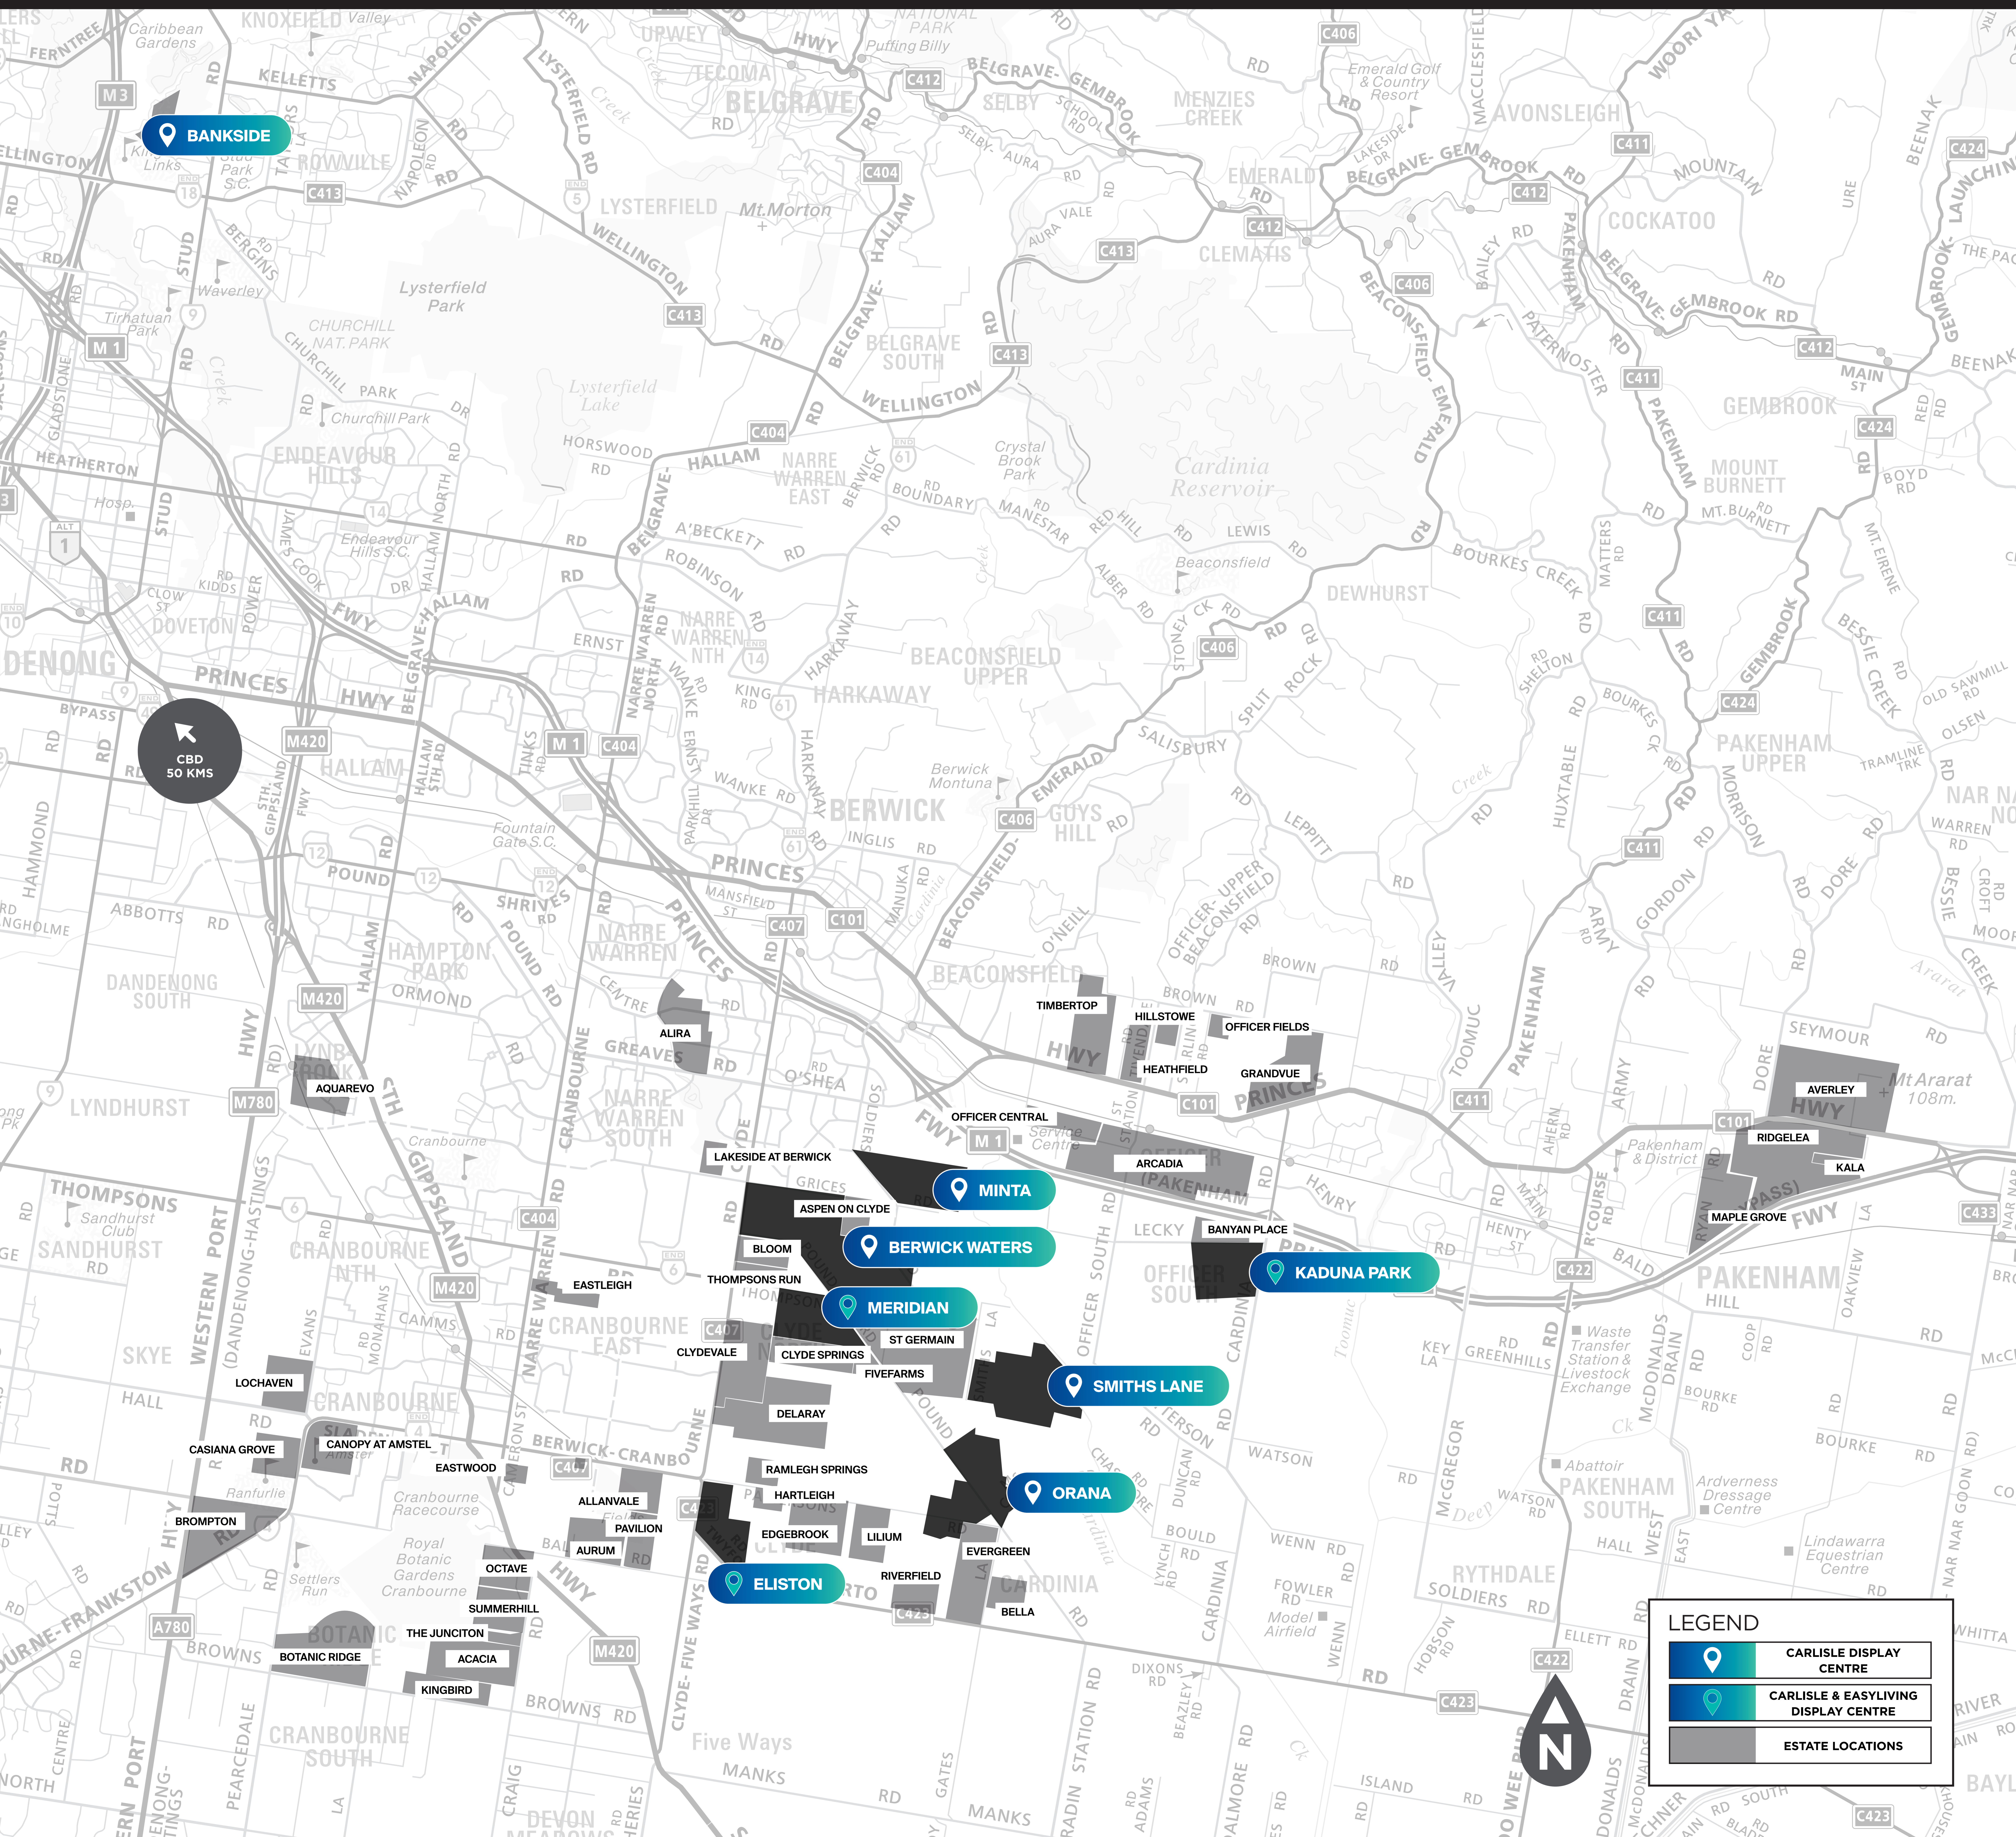

ESTATE GUIDE SOUTH EAST

BANKSIDE

CBD
50 KMS

MINTA

BERWICK WATERS

MERIDIAN

KADUNA PARK

SMITHS LANE

ORANA

ELISTON

LEGEND

- CARLSLE DISPLAY CENTRE
- CARLSLE & EASYLIVING DISPLAY CENTRE
- ESTATE LOCATIONS